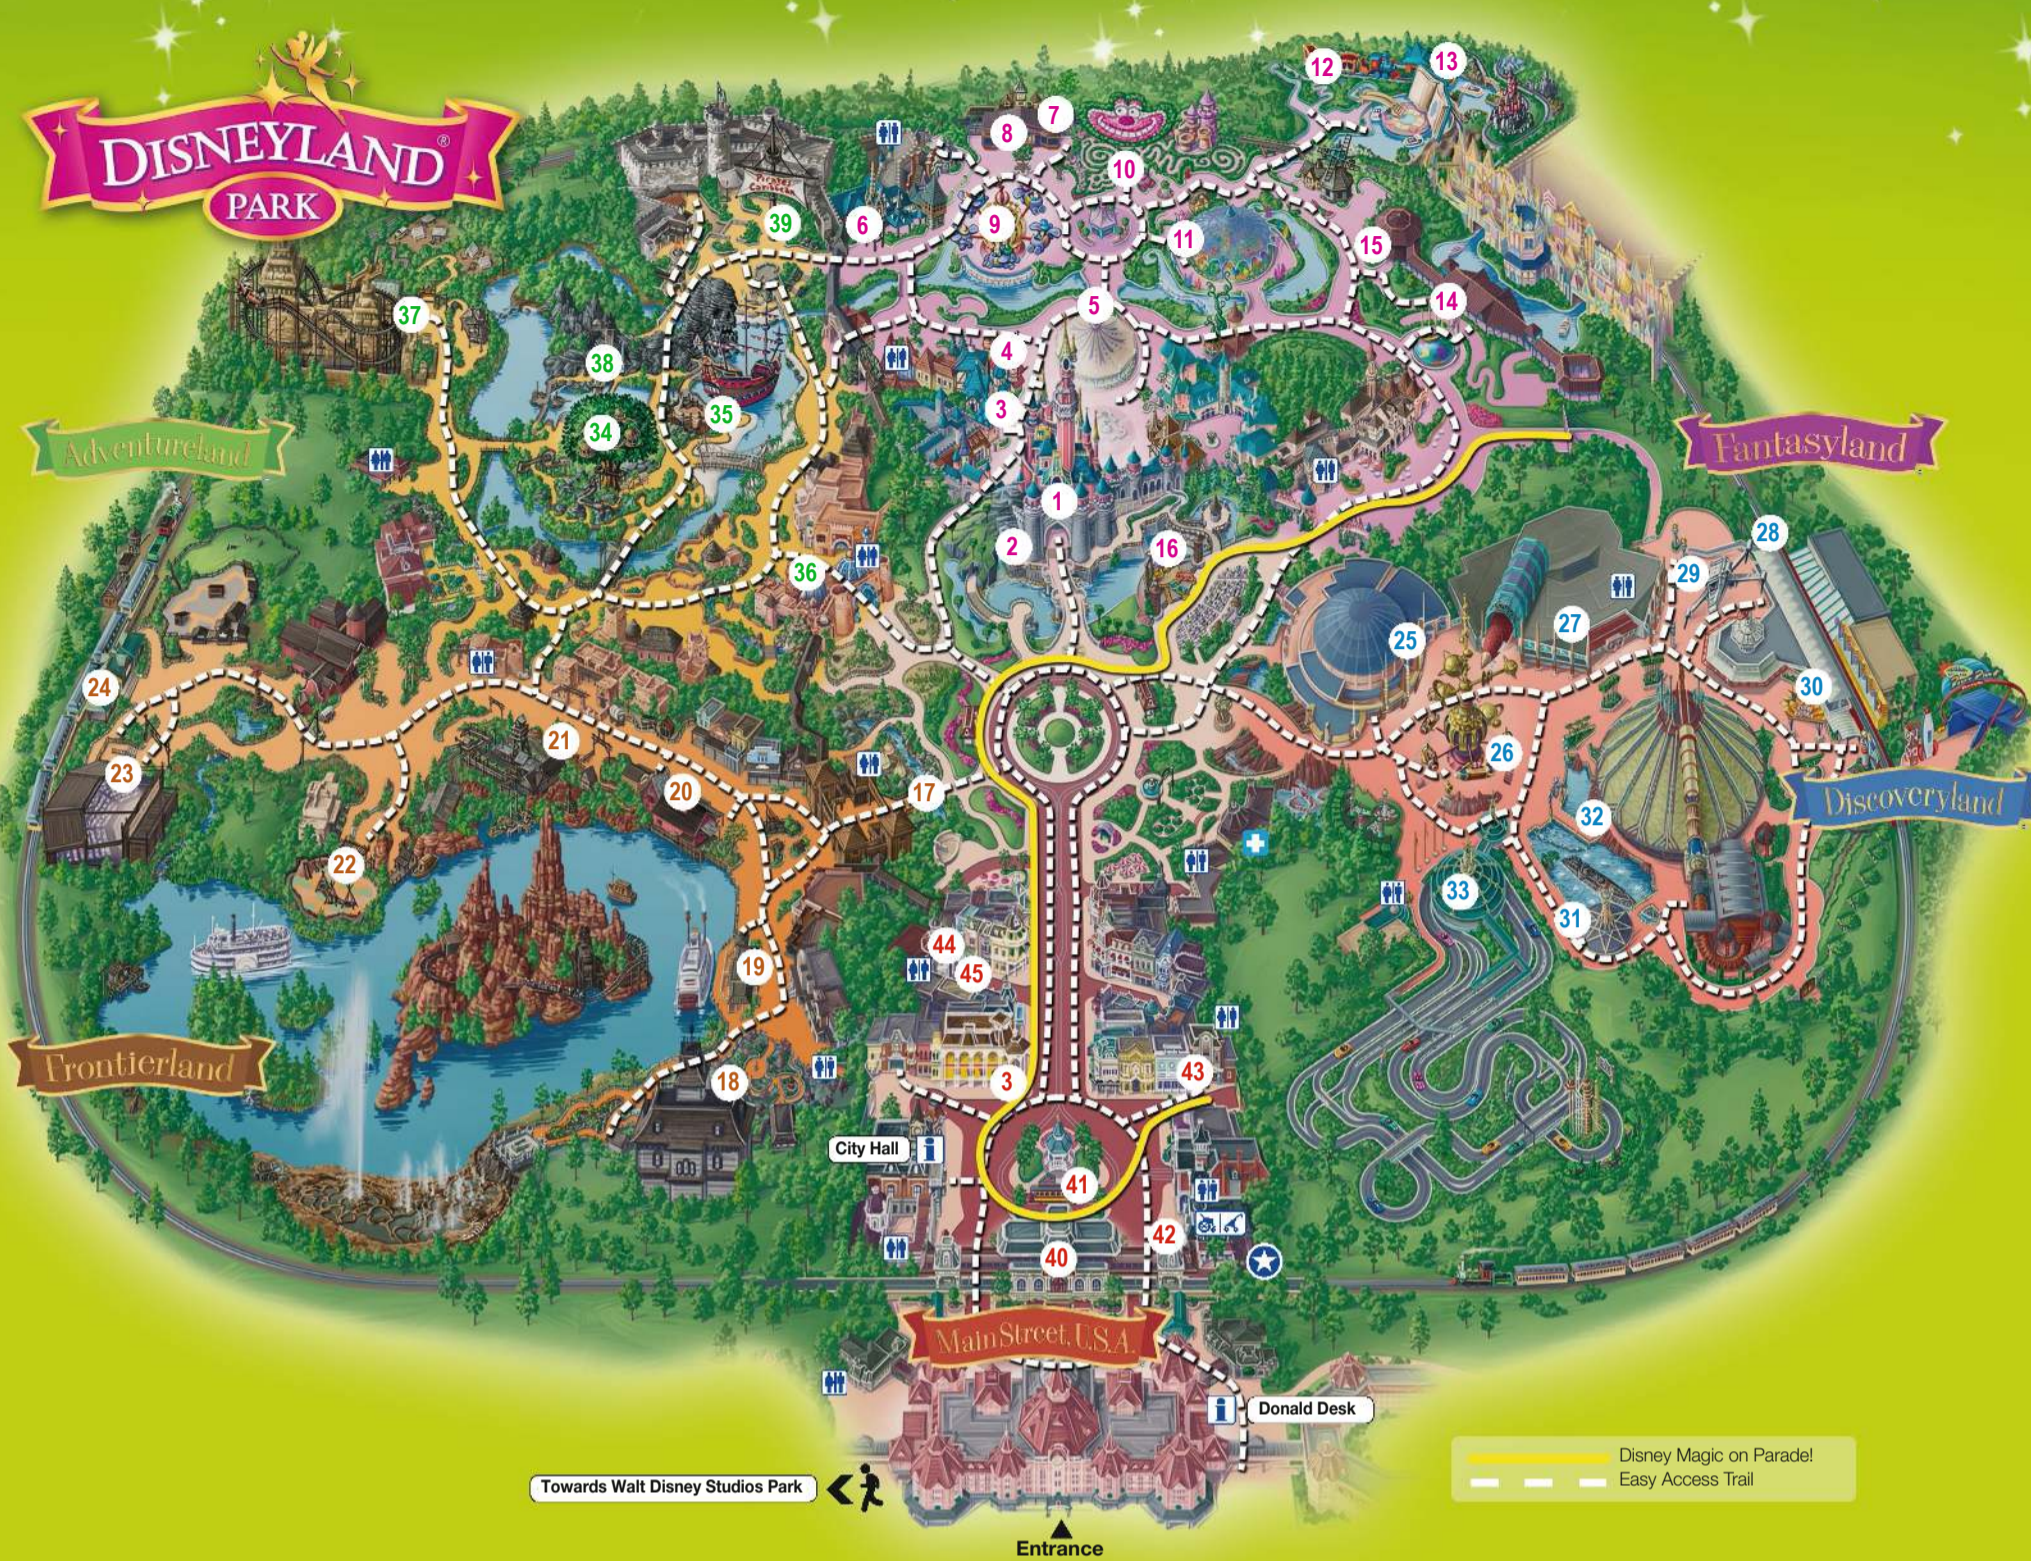

Disneyland® Park Accessibility Map

Table for Fantasyland Attractions, listing 16 rides with their accessibility details and a grid of icons for various needs.

Table for Frontierland Attractions, listing 8 rides with their accessibility details and a grid of icons for various needs.

SYMBOLS KEY: List of symbols and icons used in the map, along with explanatory text regarding safety and guest assistance.

Table for Discoveryland Attractions, listing 8 rides with their accessibility details and a grid of icons for various needs.

Table for Adventureland Attractions, listing 5 rides with their accessibility details and a grid of icons for various needs.

Table for Main Street U.S.A. Attractions, listing 5 locations with their accessibility details and a grid of icons for various needs.